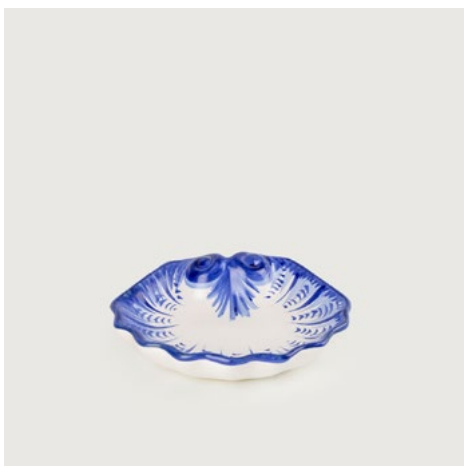

■ **Concha Ornamental Pequena**

REF: PU57T1041
C x L (cm) = 13 x 15