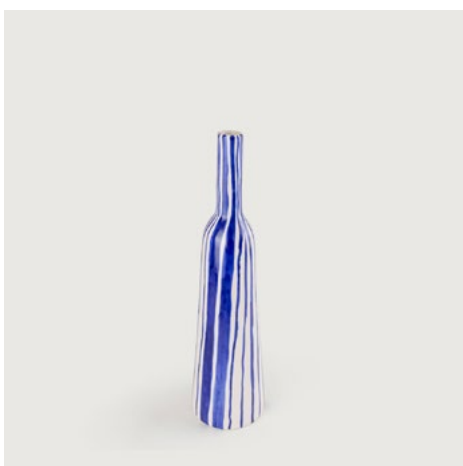

C x L x H (cm) = 24 x 12 x 1,5

■ **Bowl Peixe Grande**

REF: AP19T1047

C x L x H (cm) = 21 x 14,5 x 6

■ **Bowl Peixe Pequeno**

REF: AP20T1047

C x L x H (cm) = 13 x 9 x 4

■ **Jarra Silhueta**

REF: JD96T1047

Ø x H (cm) = 8 X 18

■ **Jarra Contemporary Grande**

REF: JD81T1047

Ø x H (cm) = 11,5 X 46

■ **Jarra Contemporary Média**

REF: JD82T1047

Ø x H (cm) = 11 X 40