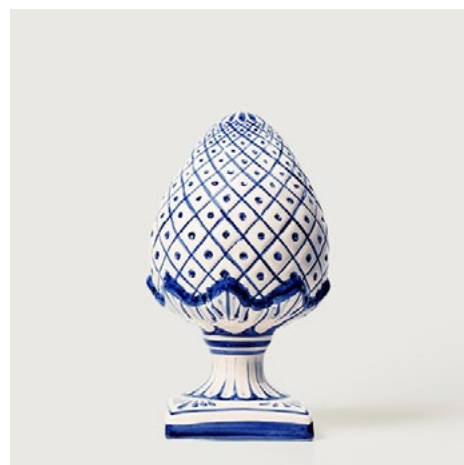

REF: PC03T1059

Ø x H (cm) = 20 x 41

■ **Pinha Silverinha**

REF: PC12T1059

Ø x H (cm) = 20 x 55

■ **Pinha Outono Grande**

REF: PC04T1059

Ø x H (cm) = 20 x 35

■ **Pinha Outono Média**

REF: PC05T1059

Ø x H (cm) = 12 x 24

■ **Pinha América Grande**

REF: PC06T1059

Ø x H (cm) = 17 x 30

■ **Pinha América Média**

REF: PC07T1059