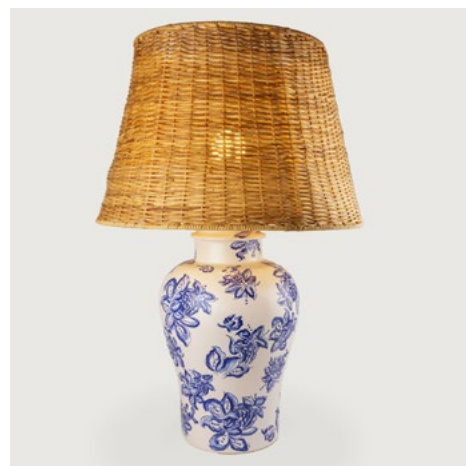

■ **Abajur Grande**

base REF: AJ22T1055

cúpula REF: PICLN29

Ø x H (cm) = 26 x 75