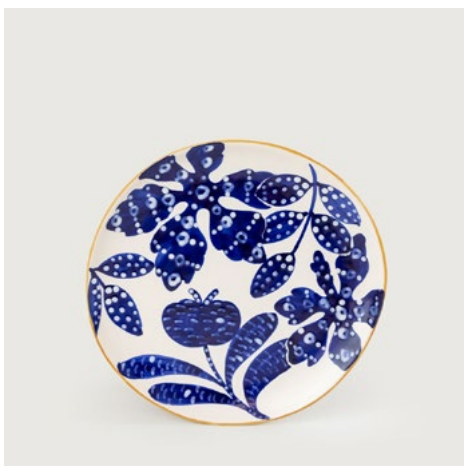

REF: PU135T1054

Ø x H (cm) = 10 x 22

COLEÇÃO
ST. TROPEZ

■ **Prato Jantar Sinuoso**

REF: PJ115T1057
Ø x H (cm) = 27 X 3

■ **Prato Sobremesa Sinuoso**

REF: PJ116T1057
Ø x H (cm) = 21 x 2

■ **Sousplat**

REF: PL05T1057
Ø x H (cm) = 30 x 2

■ **Tigela Sinuosa Pequena**

REF: TI131T1057
Ø x H (cm) = 14 x 8

■ **Prato Decorativo**

REF: PL06T1057
Ø x H (cm) = 43 x 5

■ **Prato Decorativo**

REF: PL02T1057
Ø x H (cm) = 37 x 4