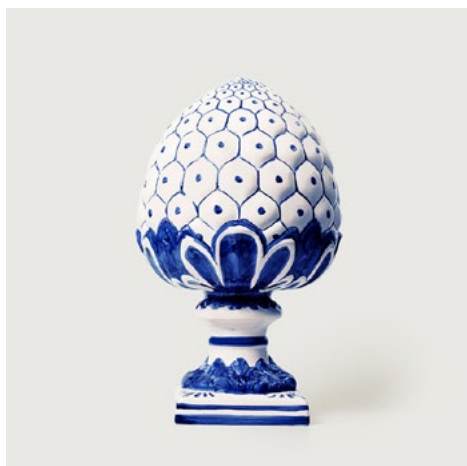

REF: JD59T157

Ø x H (cm) = 12 X 32

■ **Jarra Garrafa Pequena Frisada**

REF: JD60T157

Ø x H (cm) = 10 X 27

■ **Vaso Frizado Grande**

REF: VJ196T157

Ø x H (cm) = 18 x 28

■ **Vaso Frizado Médio**

REF: VJ197T157

Ø x H (cm) = 14 x 21

COLEÇÃO
PINHAS (fundo off white fosco)

■ **Pinha Porto Grande**

REF: PC02T1059

Ø x H (cm) = 30 x 50

■ **Pinha Porto Média**

REF: PC03T1059

Ø x H (cm) = 20 x 41

■ **Pinha Silverinha**

REF: PC12T1059

Ø x H (cm) = 20 x 55

■ **Pinha Outono Grande**

REF: PC04T1059

Ø x H (cm) = 20 x 35