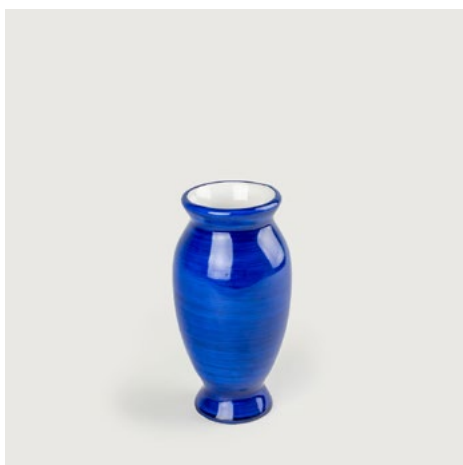

■ **Jarro Decorativo**

REF: JD35T1024

Ø x H (cm) = 9 X 17