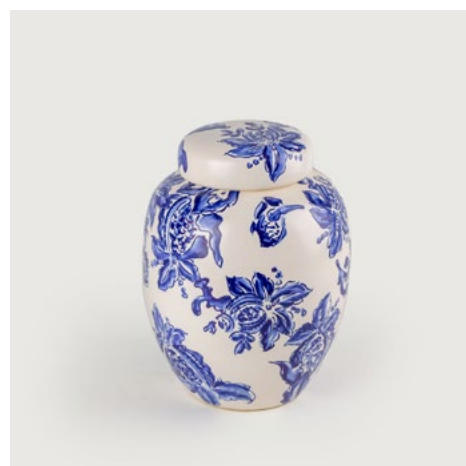

Ø x H (cm) = 14 x 21

■ **Pote Decorativo Grande**

REF: PT10T1055

Ø x H (cm) = 23 x 29

■ **Jarra Decorativa Maissen**

REF: JD05T1055

Ø x H (cm) = 25 x 32

■ **Jarra Decorativa Alcobaça**

REF: JD04T1055

Ø x H (cm) = 23 x 38

■ **Pote Decorativo Pequeno**

REF: PT11T1055

Ø x H (cm) = 15 x 21

■ **Cachepot Bola Grande**

REF: CP08T1055

Ø x H (cm) = 27 x 17