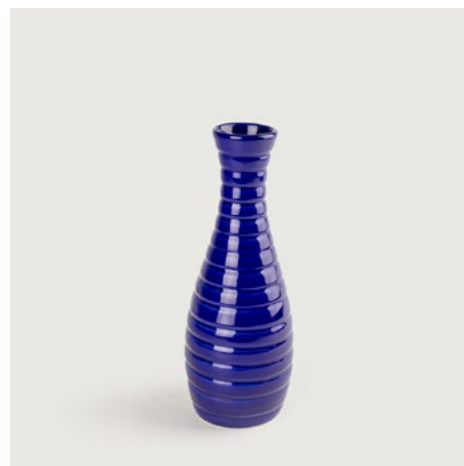

■ **Jarra Garrafa Pequena Frisada**

REF: JD60T157

Ø x H (cm) = 10 X 27