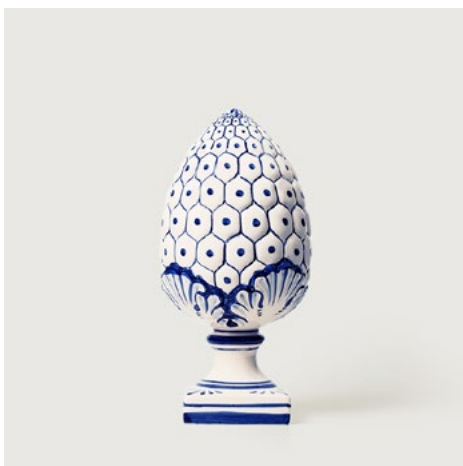

REF: JD59T157

Ø x H (cm) = 12 X 32

■ **Jarra Garrafa Pequena Frisada**

REF: JD60T157

Ø x H (cm) = 10 X 27

■ **Vaso Frizado Grande**

REF: VJ196T157

Ø x H (cm) = 18 x 28

■ **Vaso Frizado Médio**

REF: VJ197T157

Ø x H (cm) = 14 x 21

COLEÇÃO
PINHAS (fundo off white fosco)

■ **Pinha Porto Grande**

REF: PC02T1059

Ø x H (cm) = 30 x 50

■ **Pinha Porto Média**

REF: PC03T1059

Ø x H (cm) = 20 x 41

■ **Pinha Silverinha**

REF: PC12T1059

Ø x H (cm) = 20 x 55

■ **Pinha Outono Grande**

REF: PC04T1059

Ø x H (cm) = 20 x 35