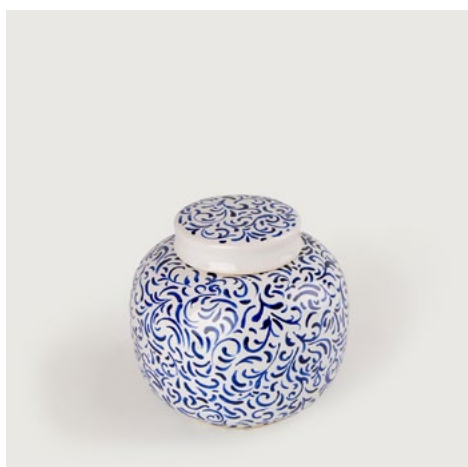

REF: PT81T1017
Ø x H (cm) = 12 x 16

■ **Pote Redondo Novo Médio**

REF: PT81T1014
Ø x H (cm) = 12 X 16

■ **Pote Redondo Novo Pequeno**

REF: PT82T1019
Ø x H (cm) = 12 X 11

■ **Pote Redondo Novo Pequeno**

REF: PT82T1017
Ø x H (cm) = 12 X 11