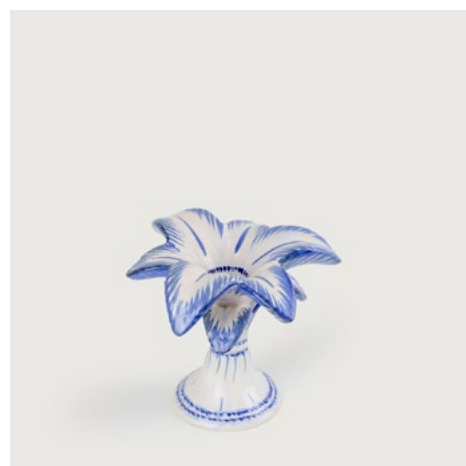

■ **Terrina Coral**

REF: T57T1041
C x L x H (cm) = 24 x 20 x 17

■ **Petisqueira Concha Dupla**

REF: PF11T1041
C x L x H (cm) = 35 x 30 x 5,5

■ **Porta-guardanapo Búzios**

REF: PU449T1041
C x L x H (cm) = 6 x 4 x 4

■ **Garrafa Azeite Relevo**

REF: PU369T1041
Ø x H (cm) = 7 x 16

■ **Castiçal Médio**

REF: CA58T1041
Ø x H (cm) = 16 x 21

■ **Castiçal Pequeno**

REF: CA59T1041
Ø x H (cm) = 15 x 11

COLEÇÃO
SALINAS AZUL

■ **Estrela do Mar**