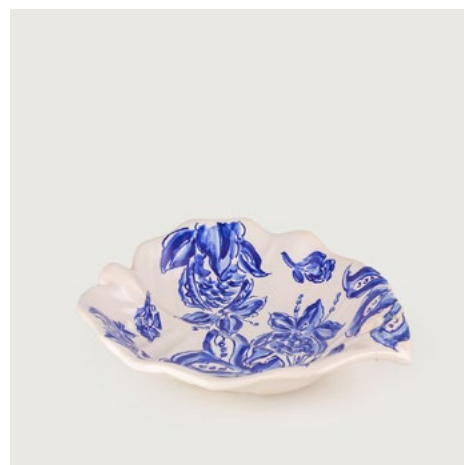

REF: PL04T1055

Ø x H (cm) = 33,5 x 4

■ **Tigela Folha Nova Grande**

REF: TI112T1055

C x L x H (cm) = 30 x 26 x 10

■ **Tigela Folha Nova Pequena**

REF: TI113T1055

C x L x H (cm) = 22 x 18 x 4