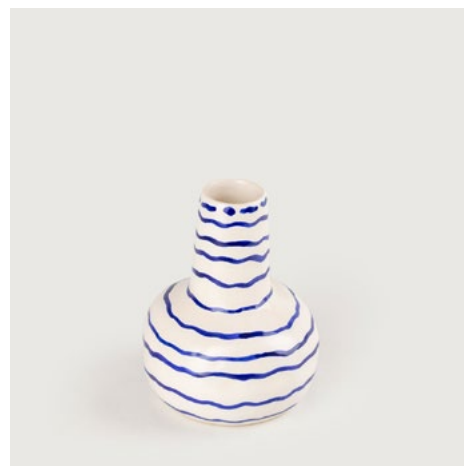

■ **Cachepot Cilindro Pequeno**

REF: CP96T1043

Ø x H (cm) = 14,5 x 19

■ **Cachepot Bola Grande**

REF: CP08T1043

Ø x H (cm) = 27 x 17

■ **Cachepot Bola Médio**

REF: CP09T1043

Ø x H (cm) = 23 x 15

■ **Cachepot**

REF: CP82T1043

Ø x H (cm) = 15 x 12,5

■ **Adorno Peixe**

REF: DI108T1049

C x L x H (cm) = 36 X 8 X 4 (maior)

COLEÇÃO
LISTRAS

■ **Vaso Ana Luiza**

REF: VJ23T1049
Ø x H (cm) = 18,5 x 32

■ **Jarra Sinuosa Curta**

REF: JD106T1049
Ø x H (cm) = 13 X 12

■ **Jarra Sinuosa Longa**

REF: JD107T1049
Ø x H (cm) = 11 X 14,5

■ **Cachepot Cilindro Médio**