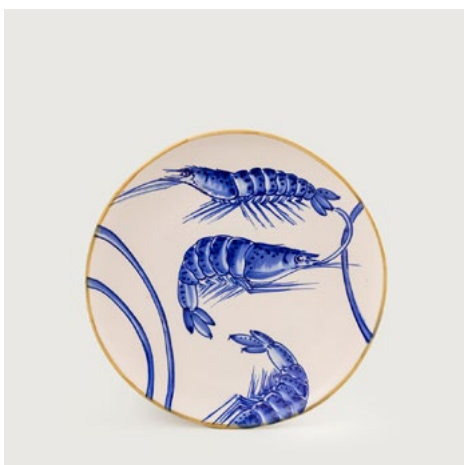

REF: PJ116T1054

Ø x H (cm) = 21 x 2

■ **Tigela Sinuosa Pequena**

REF: TI131T1054

Ø x H (cm) = 14 x 8

■ **Prato Jantar Sinuoso**

REF: PJ115T1072

Ø x H (cm) = 27 x 3